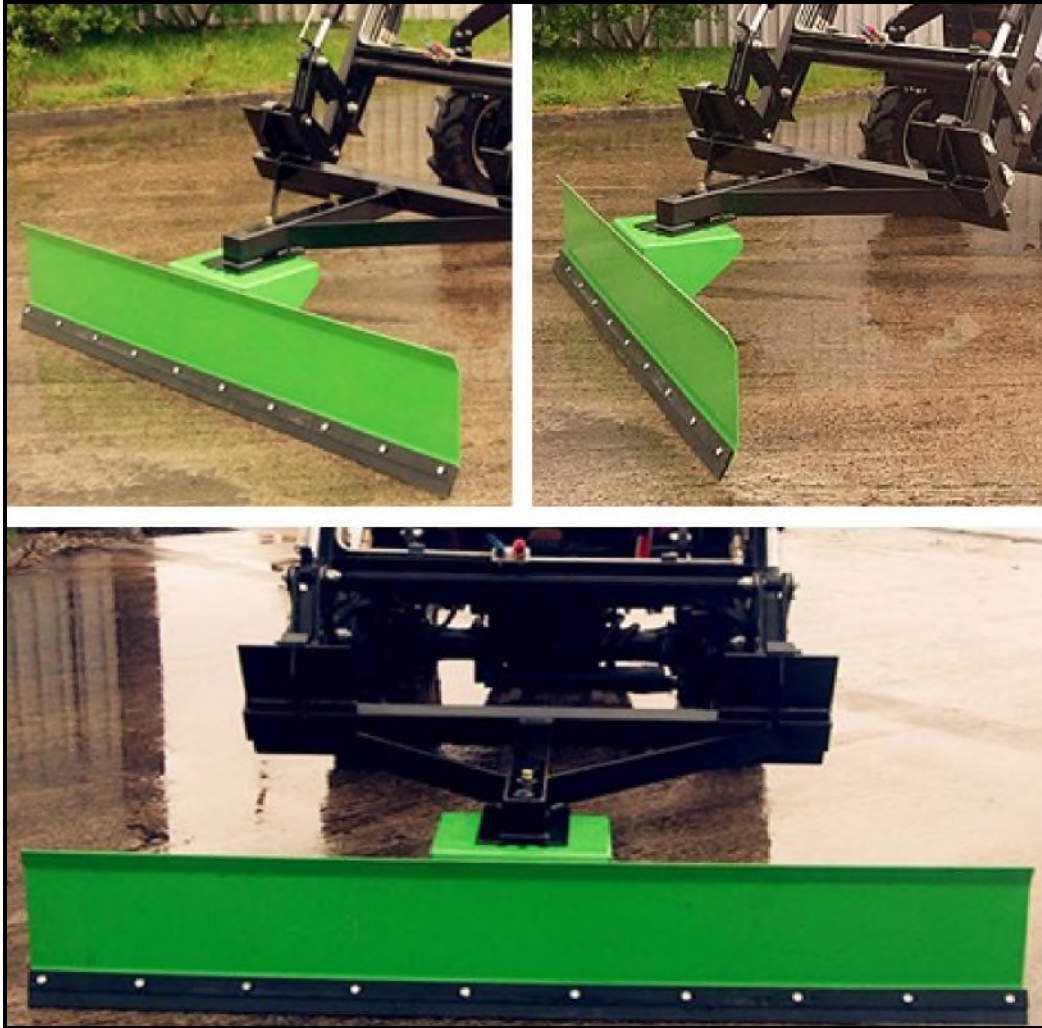

SIROMER Equipment

Your Tractor's Best Friend

SIROMER SNOW BLADE

- **Mounted to front loader**
- **1.8 m**
- **Replaceable wear strip**
- **Price does not include front loader**

Tel: 01253 799 029
Fax: 01253 790 006
Web: www.siromer.co.uk