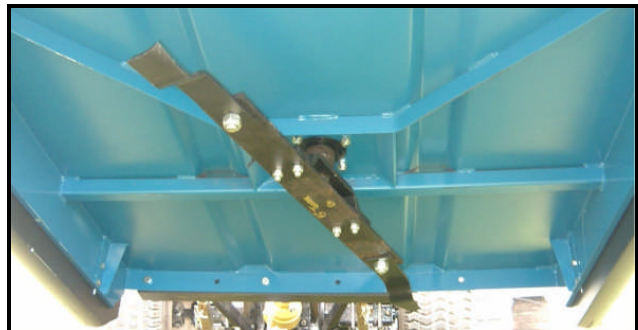

## FLEMING SCRUB TOPPER

Model M14 - M15

Fleming [www.fleming-agri.co.uk](http://www.fleming-agri.co.uk)

Designed to deal with even the most heavy duty scrub topping.  
Can be used either in line or semi offset.  
Only 20hp pto power requirement.

Front and rear guards. Cat 1 3PL. Complete with shear bolt pto shaft.

Tel : 01253 799 029  
Fax: 01253 790 006  
Web : [www.siromer.net](http://www.siromer.net)