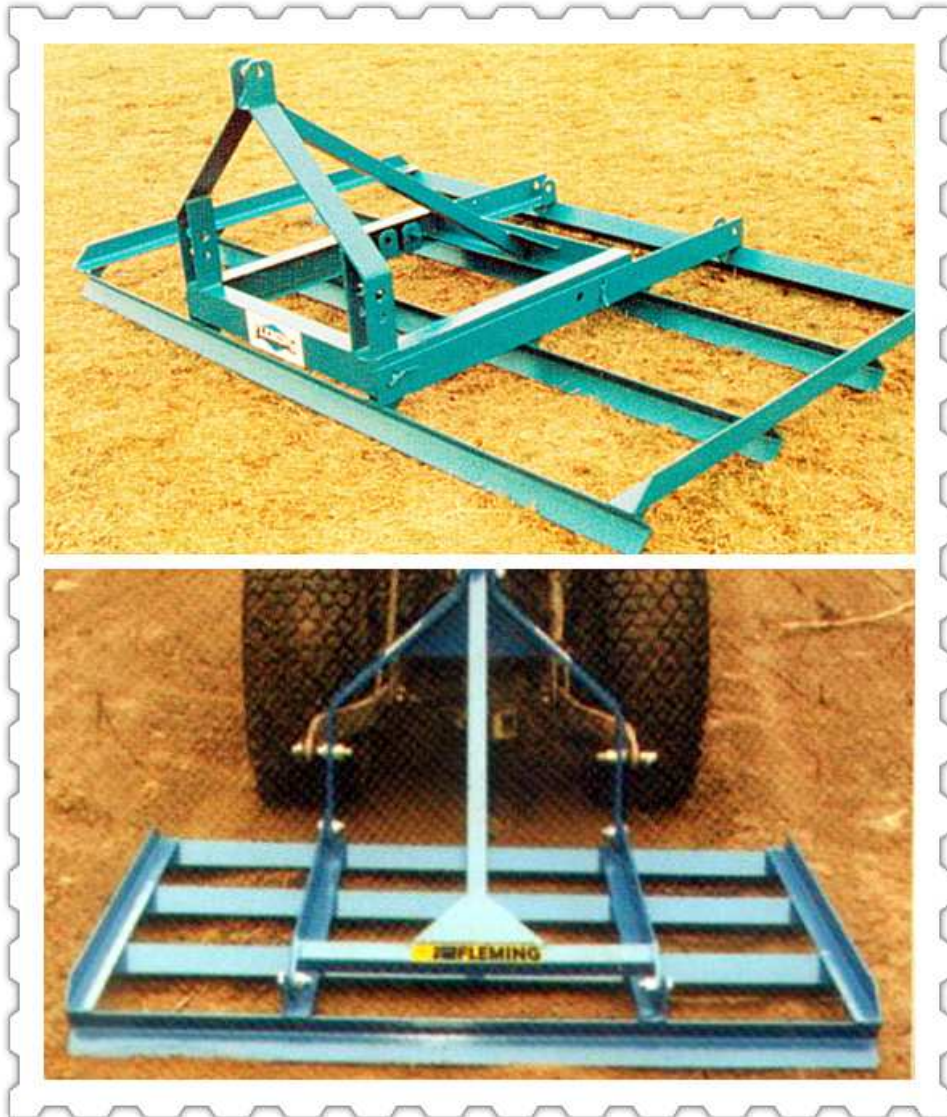

SIROMER EQUIPMENT

Your Tractor's Best Friend

SIROMER GRADER

U15 Land Leveller / Grader (1.5m)

Manufactured to the highest standard, with a robust and durable steel construction. Highly effective machine, ideal for land reclamation leaving a level surface.

Three point linkage mounted CAT I.

Easily converted into transport position, no maintenance is required as there are no moving parts.

Flexible and easy reversible this grader has 3 forward cutting blades and 1 reversed for smooth finish and levelling of sand ménage, horse arenas etc.